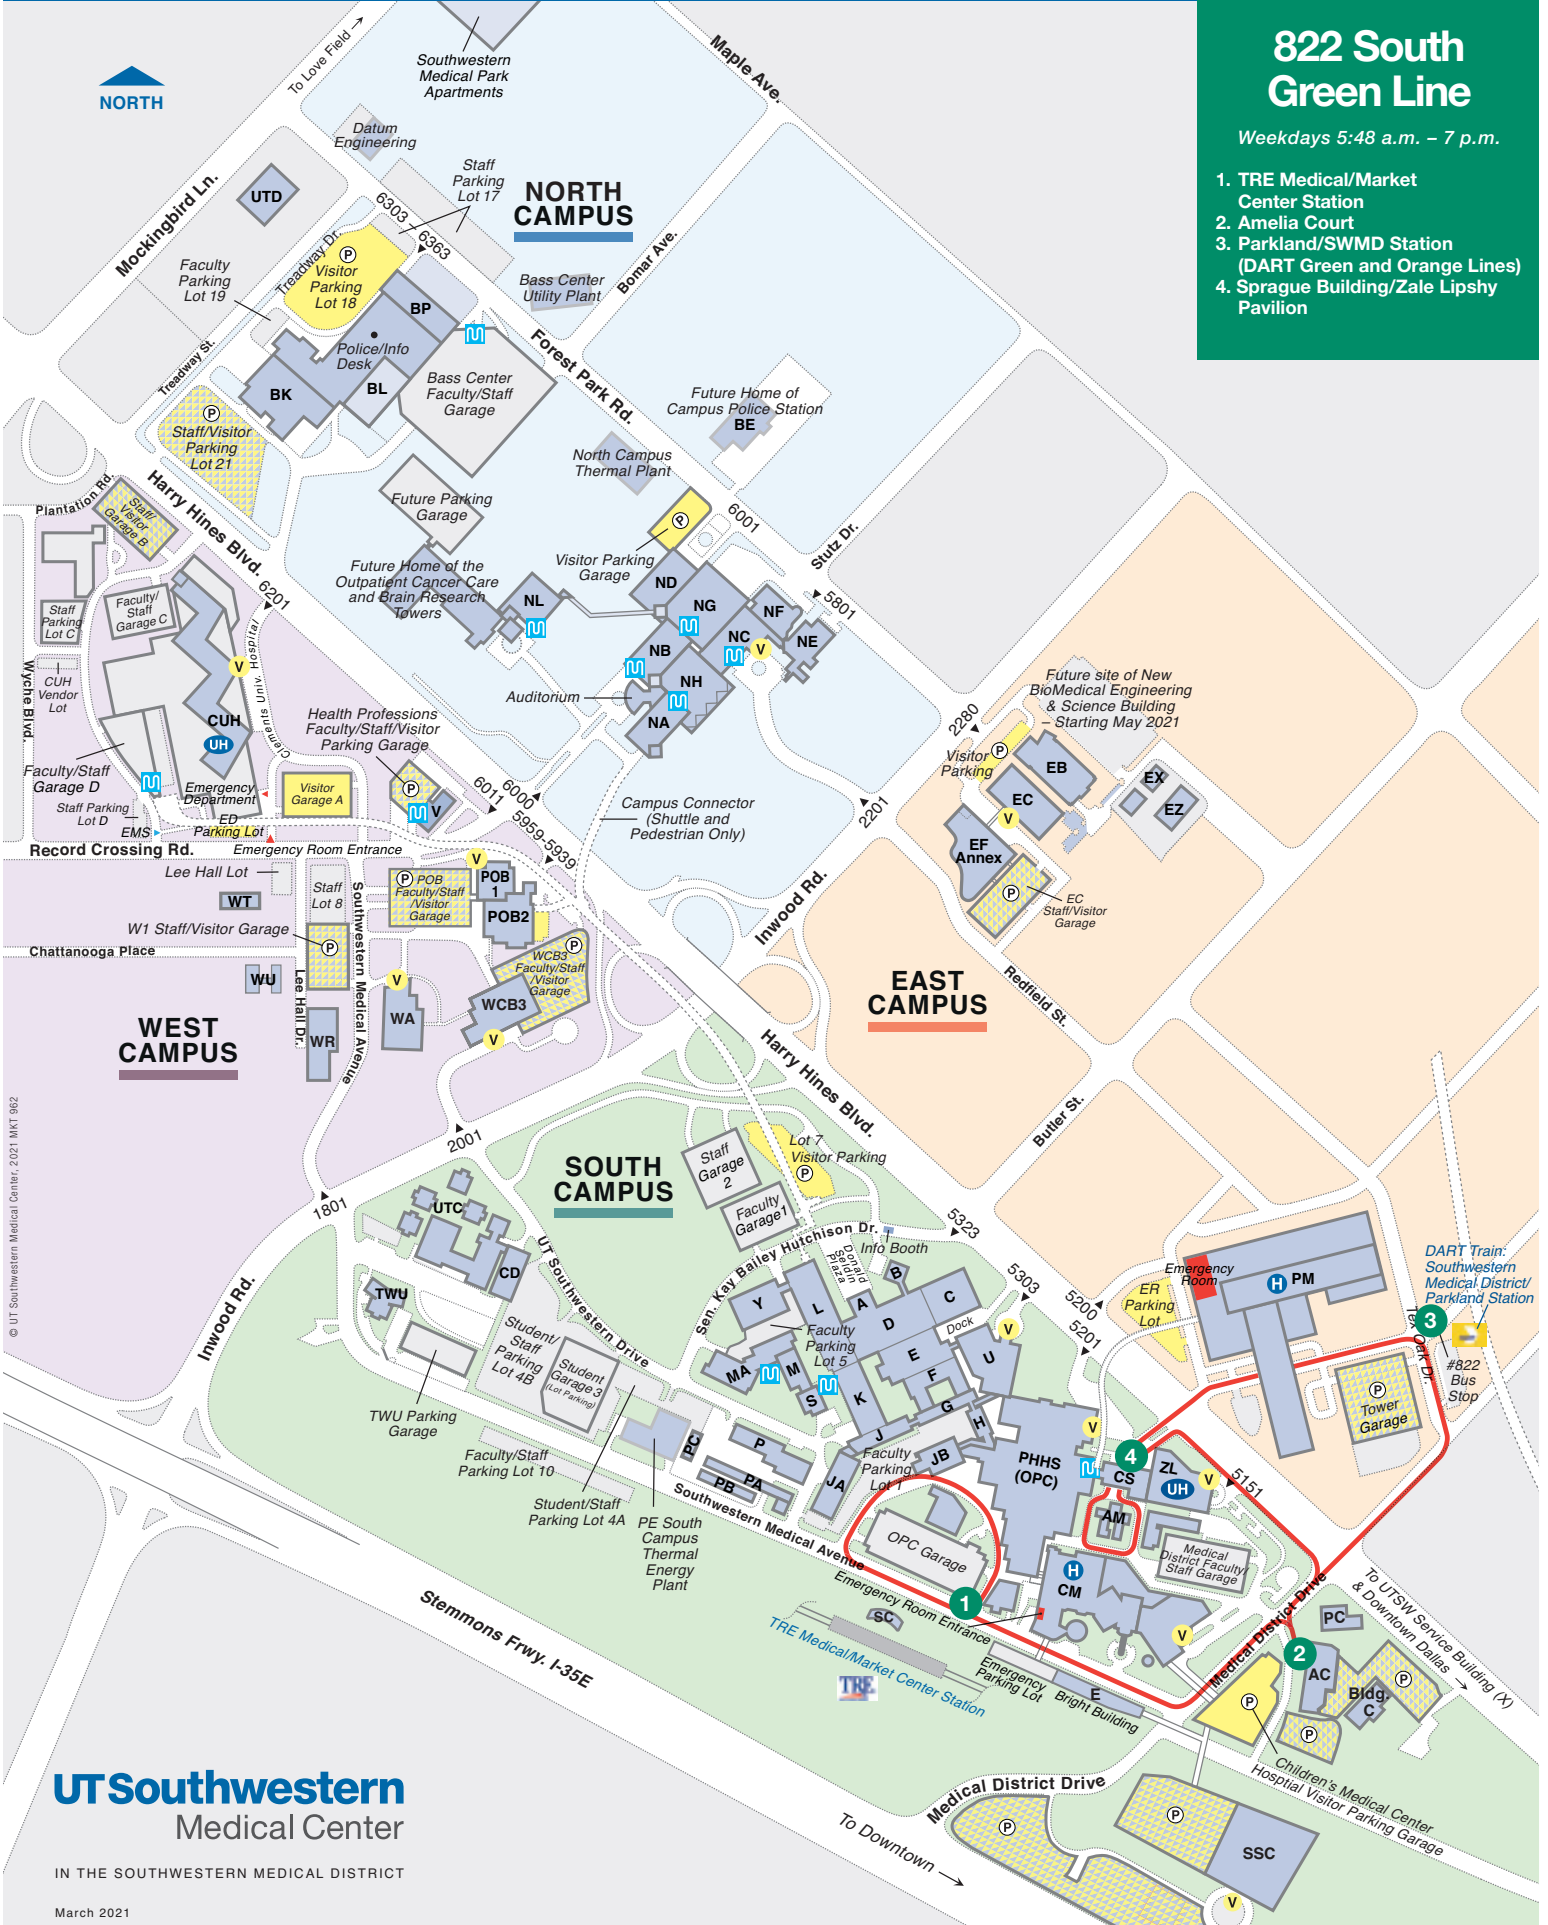

822 South Green Line

Weekdays 5:48 a.m. – 7 p.m.

1. TRE Medical/Market Center Station
2. Amelia Court
3. Parkland/SWMD Station (DART Green and Orange Lines)
4. Sprague Building/Zale Lipshy Pavilion

© UT Southwestern Medical Center, 2021 MKT 982

UT Southwestern
Medical Center

IN THE SOUTHWESTERN MEDICAL DISTRICT

March 2021

- P Visitor Parking Only
- V Valet Parking
- M Bike Rack
- P Designated Staff & Visitor Parking
- H Hospital
- UH University Hospital